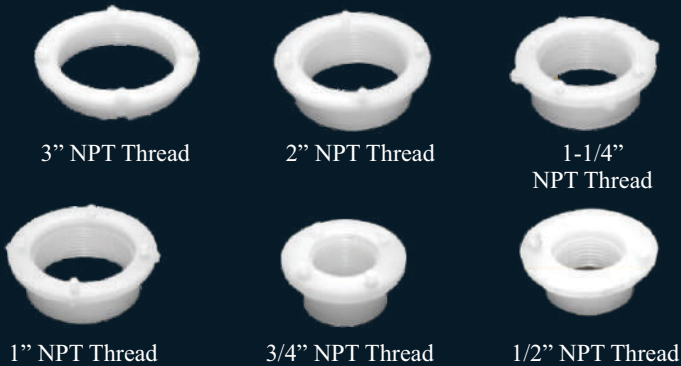

Bottom Light Guard
Upto 400mm

Inter-Tank
Flexi Hose Connector
(1", 1.5", 2")
UV Stabilised

Threaded Plug
(3/4" to 3")

Overflow Outlet

Overflow Elbow Outlet
Increases tank capacity

Push Fit SS Strainer
Keeps insects out

3" x 3" Threaded Elbow

Bulk Head Fitting
(0.75" to 3")

Left Hand & Right Hand Thread

Spin Weld Outlet
(0.75" to 4")

Male & Female Thread

INDUS BRIDGE FZ-LLC

Rain Water Harvesting

Picture	Sizes	Part #	Body Material	Mesh Material
Leaf Strainers				
	600mm / 24"	XES 210	PP / HDPE	Stainless Steel
	500mm / 20"	XDS 150	PP / HDPE	Stainless Steel
	400mm / 16"	XDS 120	PP / HDPE	Stainless Steel
	300mm / 12"	XDS 220	PP / HDPE	Stainless Steel
	200mm / 8"	XDS 140	PP / HDPE	Stainless Steel
	200mm / 8" (Extended Flange)	XDS 521	PP / HDPE	Stainless Steel
Top Light Guards				
	500mm / 20"	XTT 850	PP	-
	400mm / 16"	XTT 810	PP	-
	300mm / 12"	XTT 820	PP	-
Bottom Light Guards				
	400mm / 16"	XTB 810	PP	-
	300mm / 12"	XTB 820	PP	-
Overflow Outlets				
	90mm / 3"	XCO C20	PVC	-
	90mm / 3"	XCO C10	PVC	Stainless Steel
	90mm / 3"	XCO C30	PVC	-
	4" Rubber Gasket	RRG 710	NBR	-
Downspout Rain Diverter				
	65mm / 80mm Downspout Rain Diverter	XCR 410	HDPE	-

INDUS BRIDGE FZ-LLC

Spin Welds

Heavy Duty Super Spin Welds

2"

1-1/2"

1-1/4"

Raised Spin Weld

2" Raised HD

2" Raised

1-1/4
Raised HD

1/2"
Raised HD

Flush Spin Welds

3" NPT Thread

2" NPT Thread

1-1/4"
NPT Thread

1" NPT Thread